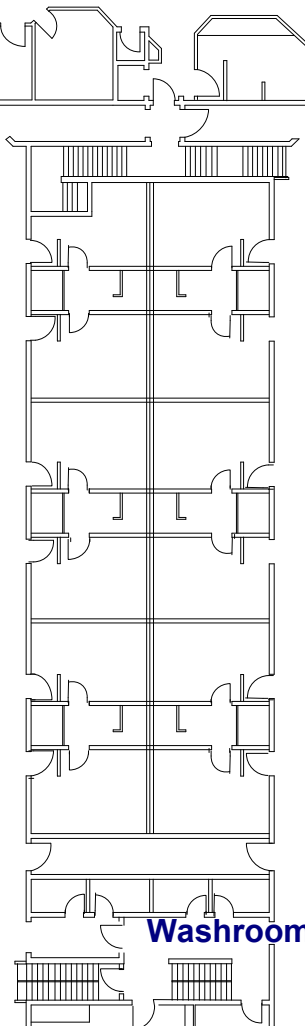

South Courtice Arena
1595 Prestonvale
Road
Courtice, Ontario
Ground Floor

Exit Pad A

PAD "A"

Washroom

PAD "B"

Entrance Pad A

Entrance Pad B

Exit Pad B